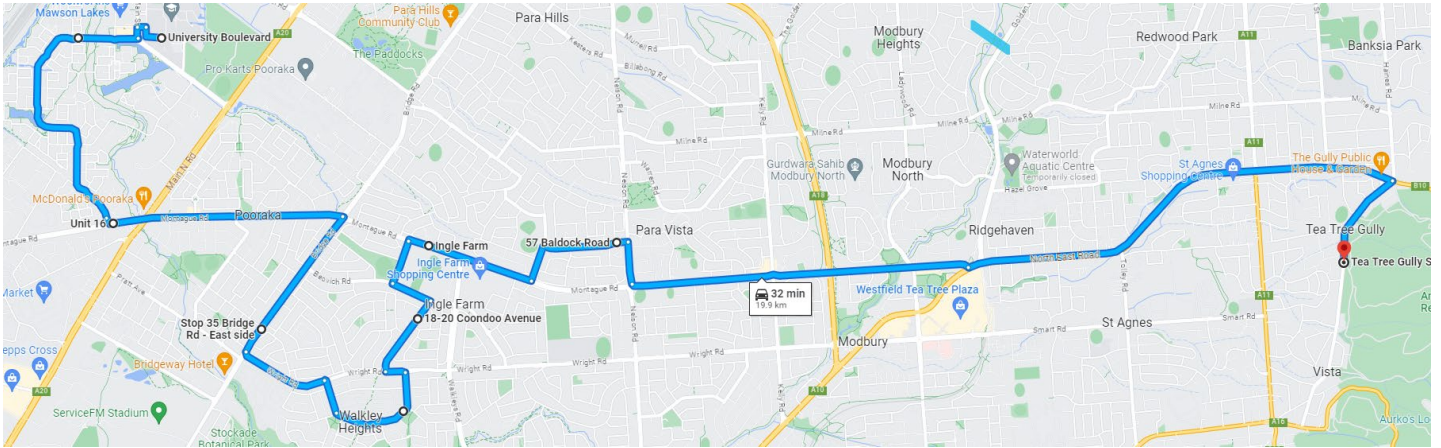

GOOD SHEPHERD LUTHERAN PRIMARY SCHOOL - ENDEAVOUR BUS ROUTES

PM SERVICE

Good Shepherd Lutheran School / Endeavour College			
Afternoon			
Leave Depot: 1450			
Direction	Road	Bus Stop No.	Time
	Good Shepherd School - Montague Road		1515 Depart
Continue	Montague Road		
U- Turn	Kelly Road (Roundabout)		
Right	Nelson Road		1518
Left	Baldock Road	47	1520
		46	
Left	Fairfax Road	45	
Right	Montague Road	38	
Right	Main North Road		
Left	Mawson Lakes Boulevard		
Right	University Boulevard		
Left	Roundabout (Behind Endeavour)		
	Set Down/ Pick Up Endeavour College		1535
Left	University Parade		
Left	Garden Tce		
Right	Mawson Lakes Boulevard	33F	1540
		33E	
		33D	
		33C	
	Wednesday PM only	33B	
Left	Montague Road	29	
	Mikayla Carr 5 days		
Continue	Montague Road	39	
	Montague Road	38	
Right	Bridge Road	34	
Left	Wright Road		
Right	RM Williams Drive	34B	1555
		34C	
		34D	
		34E	
Left	Wright Road	35	
Right	Coondoo Ave		
Left	Beovich Road		
Right	Belalie Road	36C	1603
Right	Montague Road		
Left	Fairfax Road