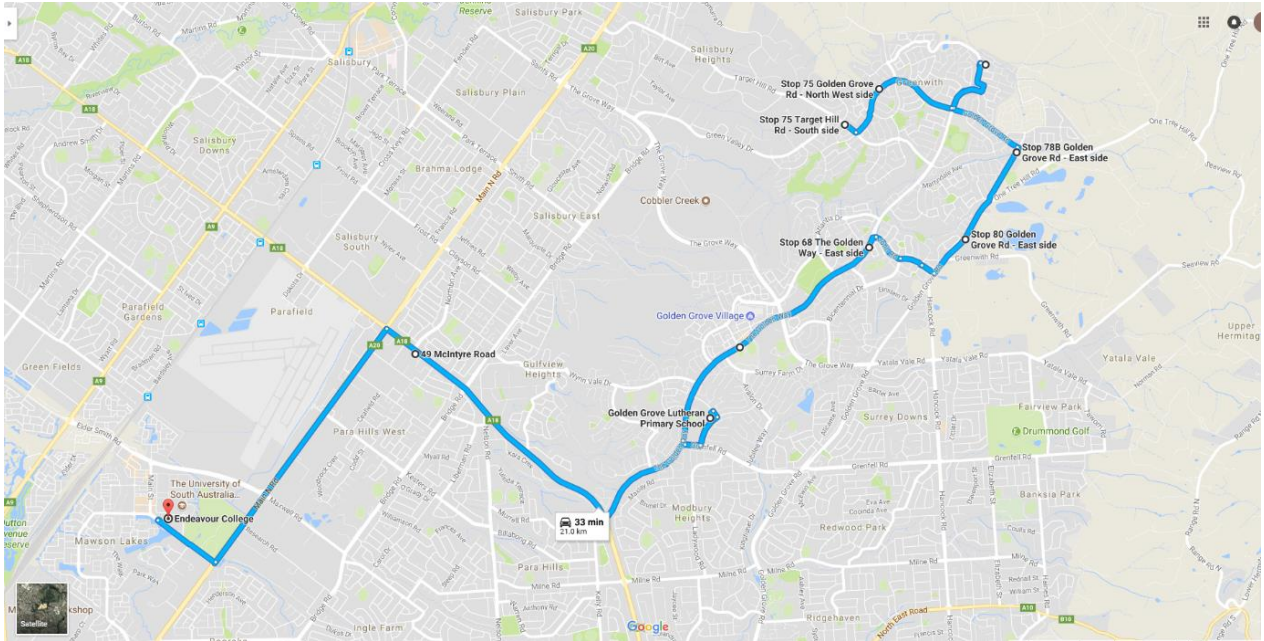

Right	Baldock Road	47	
Right	Nelson Road		
Left	Montague Road	31 (GS)	
		GS	
		29	
Left	North East Road		1610
		47	
		52	
		51B	
Right	Perservrance Road		
	Set Down TTG Heritage Museum		1619
End of Run			
Only drop students at Metro Bus Stops PL+A1:D120EA1:D119ASE ENSURE SCHOOL RUN SIGN IS DISPLAYED			

# GOLDEN GROVE LUTHERAN PRIMARY SCHOOL TO ENDEAVOUR COLLEGE - BUS ROUTES

## Two Bus Routes

The main transport hub is between Mawson Lakes and GGLPS, as per the maps below.

A number of GGLPS students are also transported from Para Hills West, Greenwith, Wynn Vale and Modbury Heights.

## Two Bus Routes

Bus Route 1:

Bus Route 2: