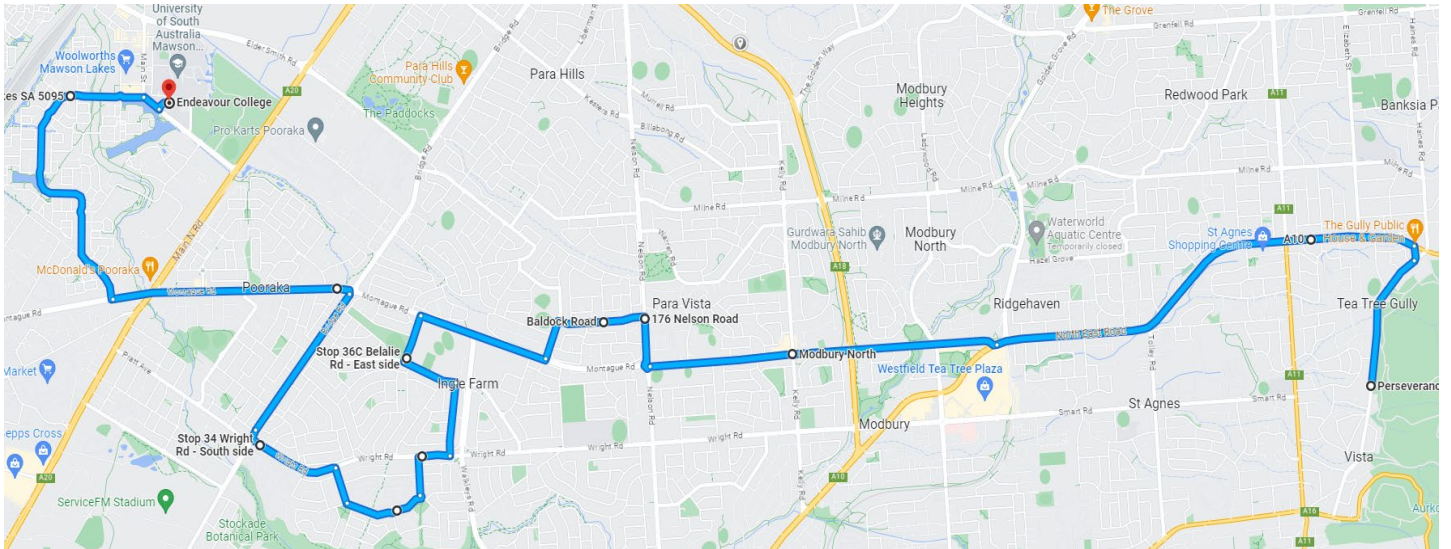

# GOOD SHEPHERD LUTHERAN PRIMARY SCHOOL - ENDEAVOUR BUS ROUTES

## AM SERVICE

Good Shepherd Lutheran School / Endeavour College			
Morning			
Leave Depot: 0700			
Direction	Road	Bus Stop No.	Time
	Perserverance Road	Heritage Museum	0735
Right	around Rose Garden		
Left	North East Road	52	0736
		51B	
		47	0739
		44	0740
		45	0740
Right	Montague Road	29	0746
	Must stop at Good Shepherd (Opposite)	31	0747
		32	
Right	Nelson Road		
Left	Baldock Road	47	0749
Left	Fairfax Road		
Right	Montague Road		
Left	Belalie Road	36C	0754
Left	Beovich Road		
Right	Nurrowin Drive		
Right	Wright Road	35	0756
Left	RM Williams Drive	34E	0757
		34D	0758
		34C	0759
		34B	0801
Left	Wright Road	35	
Right	Bridge Road		
Left	Montague Road	38	
Right	Mawson Lakes Boulevard		
		33C	0811
		33E	0813
Left	Garden Tce		
Right	University Parade		
Right	Main Street		

## Two Bus Routes

The main transport hub is between Mawson Lakes and GGLPS, as per the maps below.

A number of GGLPS students are also transported from Para Hills West, Greenwith, Wynn Vale and Modbury Heights.

## Two Bus Routes

Bus Route 1:

Bus Route 2: